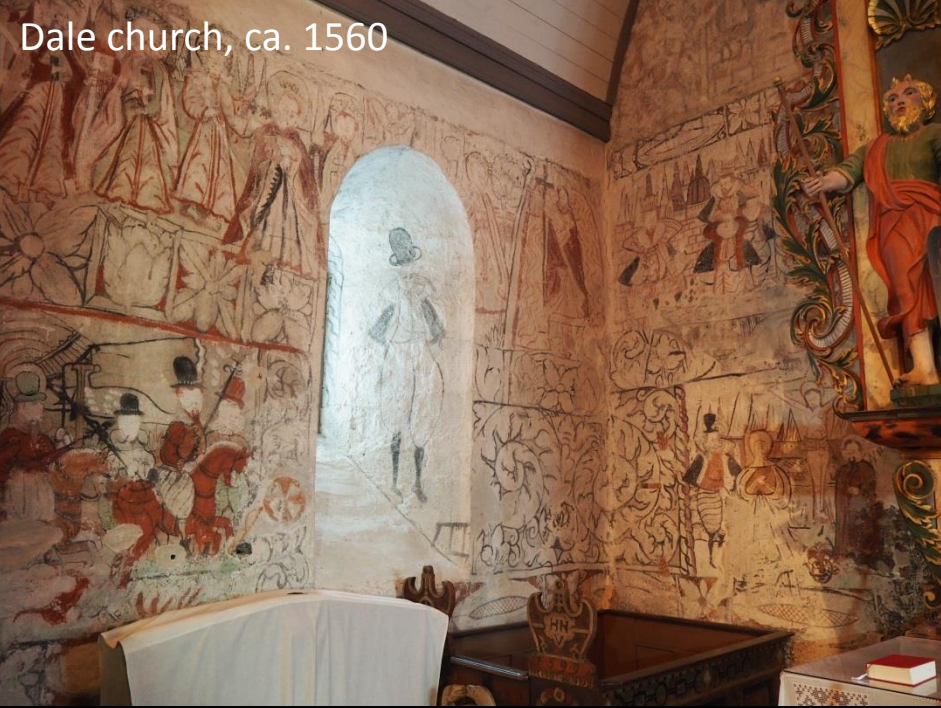

Dale church, ca. 1560