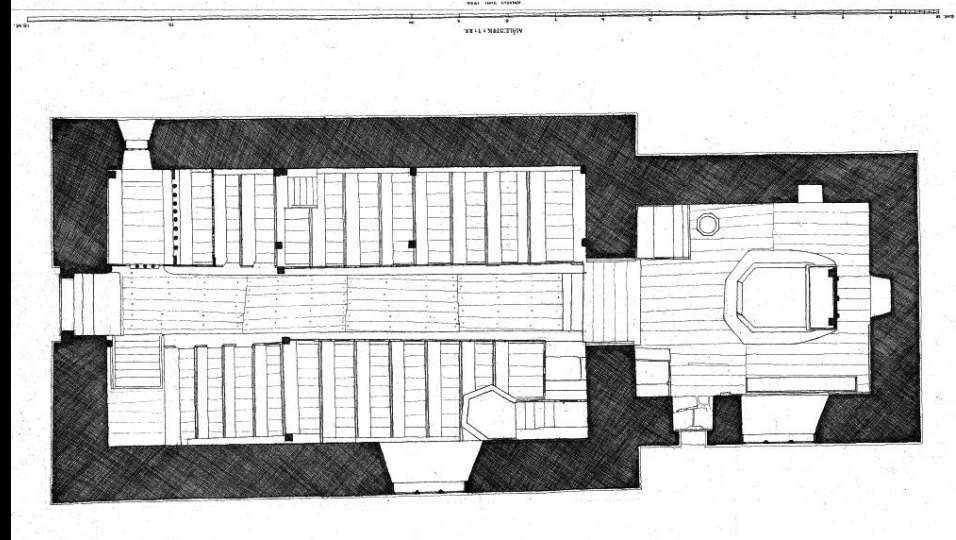

Moster Old church, Hordaland, 12th Century