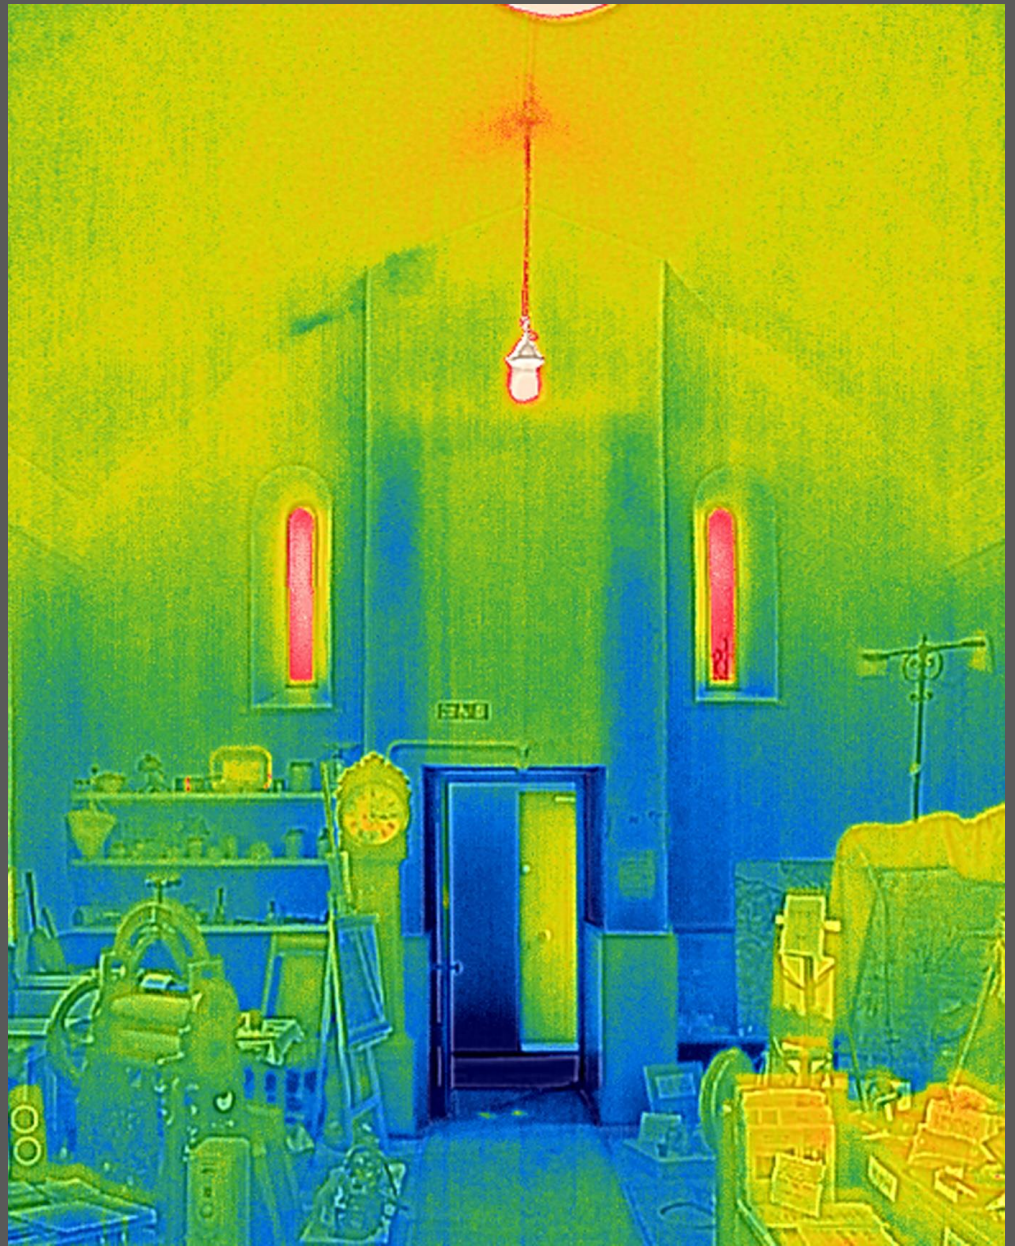

ADAMS NAPIER PARTNERSHIP

Chartered Building Surveyors and Heritage Consultants
2 Copperbeech Court, Cavalry Park, Peebles EH45 9BU
admin@adamsnapiers.co.uk www.adamsnapiers.co.uk 01721588110